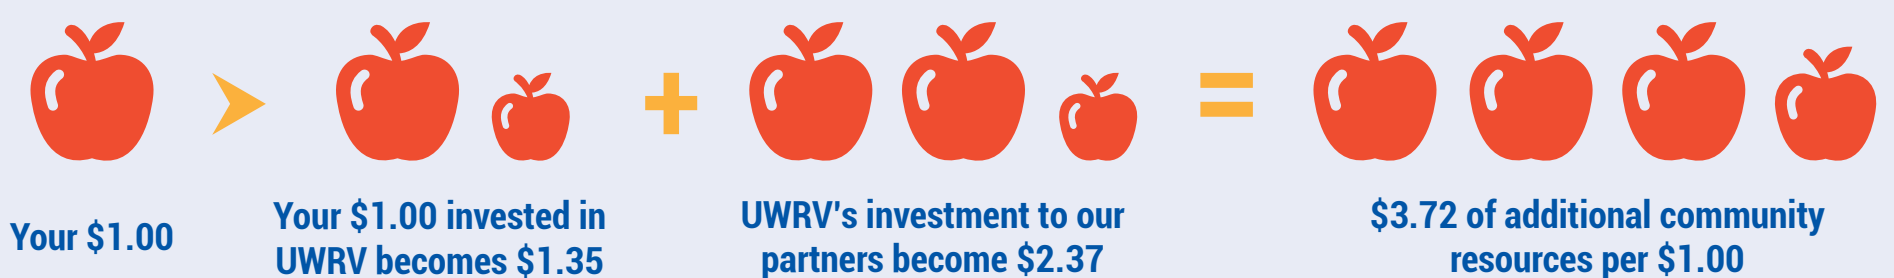

Investment breakdown per dollar:

(Your \$1.00) > (UWRV Investment + Partner Investment) = Additional Community Resources

2017 - 2018 Early Learning Strategies Impact

2017 - 2018 Successful Youth Impact

2017 - 2018 Healthy Adults Impact