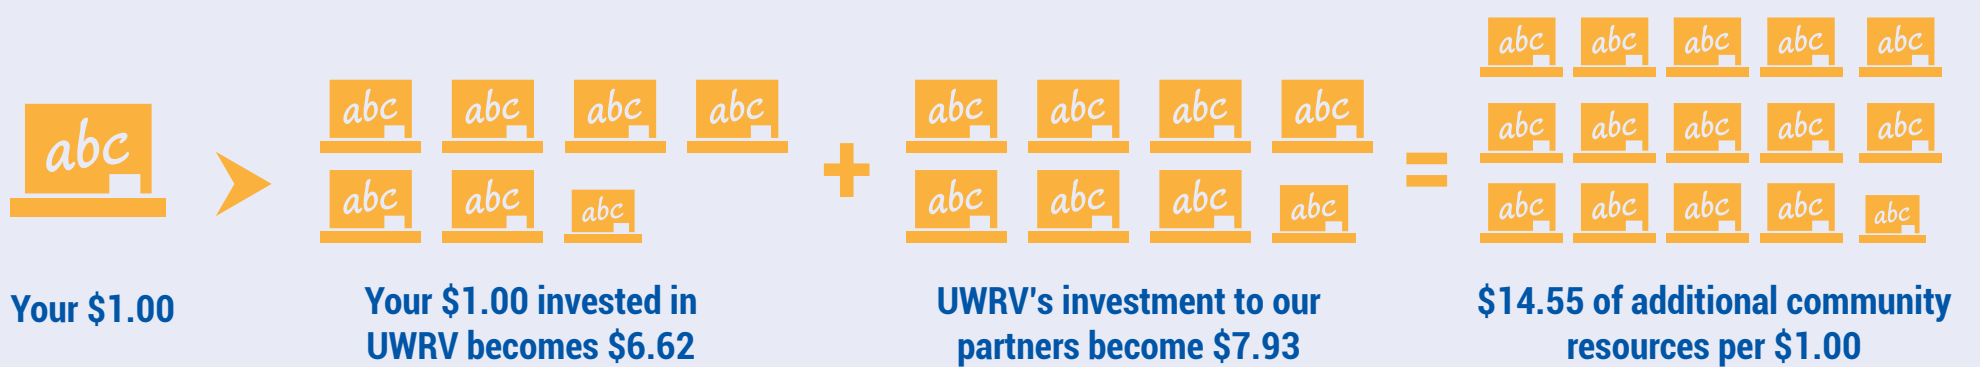

The Value of a Dollar. And **Change.**

Your dollars, paired with grants and investments, grow first through the United Way Impact Fund, before multiplying again in the hands of our community partners.

Check out the ways your dollar is making change!

Investment breakdown per dollar:

(Your \$1.00) > (UWRV Investment + Partner Investment) = Additional Community Resources

2017 - 2018 Early Learning Strategies Impact

2017 - 2018 Successful Youth Impact

2017 - 2018 Healthy Adults Impact